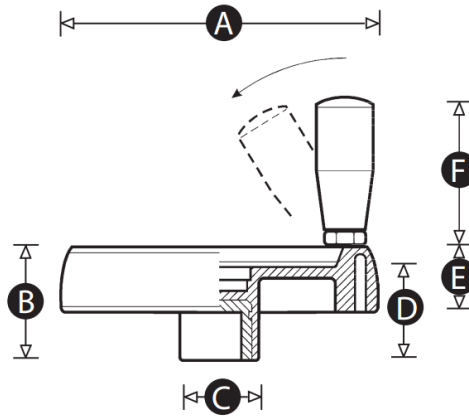

G01FFHHW Solid Control Handwheel With Flush Folding Handle

Features

- Complete with revolving folding handle
- Recessed area to allow handle to be folded flush to the wheel

Material

- Body: High impact resistant thermoplastic, matt black
- Insert: Zinc plated steel

Part No.	A	B	C	D	E	F	Pilot Bore	Maximum Bore
G01FFHHW-13213S	80	35	25	31	18	38	8	20
G01FFHHW-13214Z	100	44	30	37	24	48	8	20
G01FFHHW-13215V	125	50	36	40	26.5	58	8	20
G01FFHHW-6691Z	150	53	38	43	32	60	8	22
G01FFHHW-6660R	175	57	40	47	35	70	8	28
G01FFHHW-6661Y	200	60	44	50	38	80	8	28

G02FFHHW Spoked Control Handwheel With Flush Folding Handle

Features

- Complete with revolving folding handle
- Recessed area to allow handle to be folded flush to the wheel

Material

- Body: High impact resistant thermoplastic, matt black
- Insert: Zinc plated steel