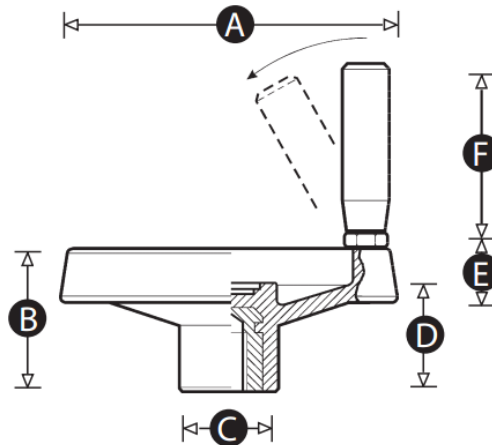

G01FFHHW Solid Control Handwheel With Flush Folding Handle

Features

- Complete with revolving folding handle
- Recessed area to allow handle to be folded flush to the wheel

Material

- Body: High impact resistant thermoplastic, matt black
- Insert: Zinc plated steel

Part No.	A	B	C	D	E	F	Pilot Bore	Maximum Bore
G01FFHHW-13213S	80	35	25	31	18	38	8	20
G01FFHHW-13214Z	100	44	30	37	24	48	8	20
G01FFHHW-13215V	125	50	36	40	26.5	58	8	20
G01FFHHW-6691Z	150	53	38	43	32	60	8	22
G01FFHHW-6660R	175	57	40	47	35	70	8	28
G01FFHHW-6661Y	200	60	44	50	38	80	8	28

G02FFHHW Spoked Control Handwheel With Flush Folding Handle

Features

- Complete with revolving folding handle
- Recessed area to allow handle to be folded flush to the wheel

Material

- Body: High impact resistant thermoplastic, matt black
- Insert: Zinc plated steel